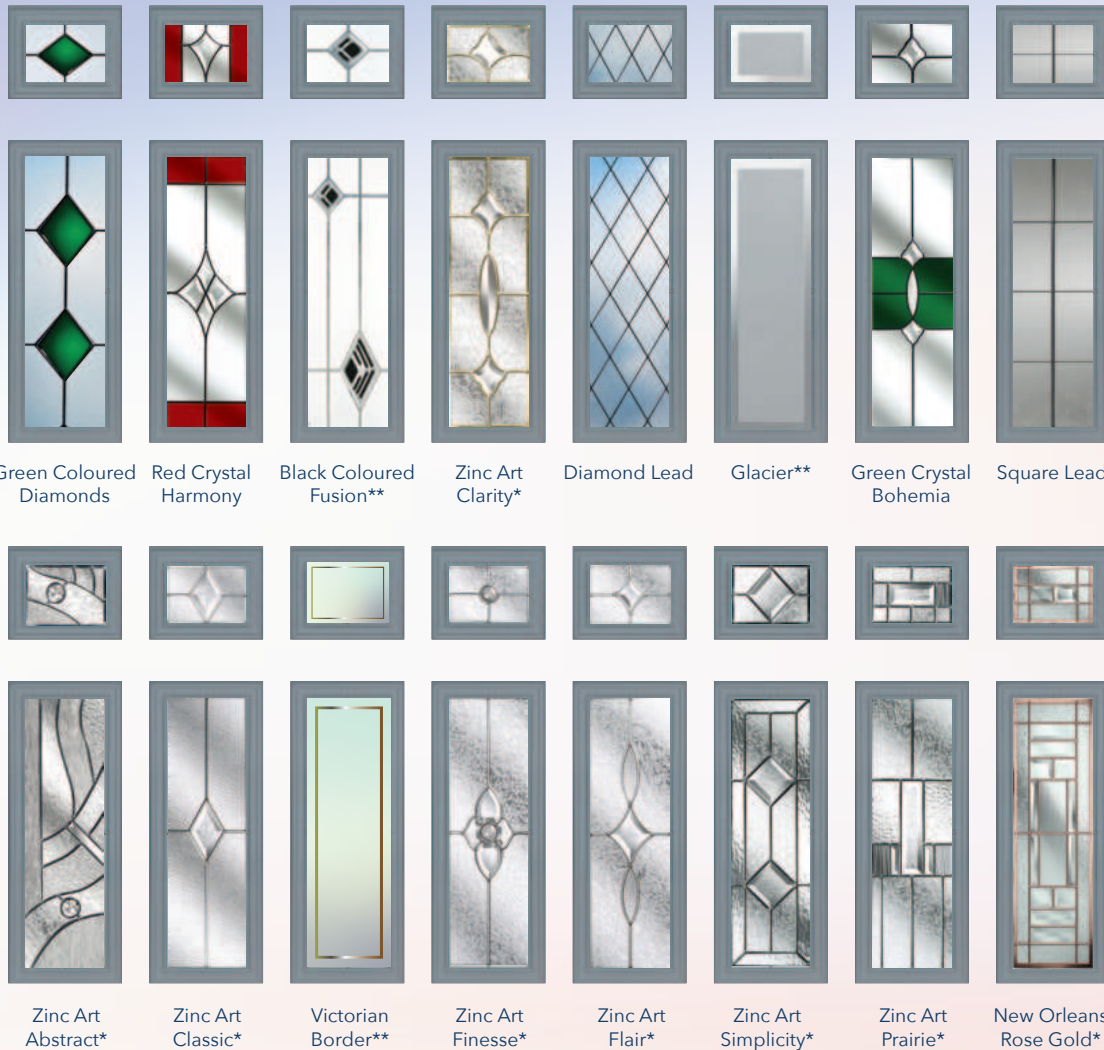

The Rufford 4

Two additional panes of glass to complement this traditional Edwardian door.

Decorative Glass Options

The Rufford 4
Colour - Silver Grey
Glass - Zinc Art Elegance*

- RAL 9016 WHITE
- RAL 9001 CREAM
- DUCK EGG BLUE
- RAL 7001 SILVER GREY
- RAL 7016 ANTHRACITE GREY
- CHARTWELL GREEN
- RAL 6009 GREEN
- RAL 3011 RED
- RAL 5011 BLUE
- RAL 7015 SLATE GREY
- IRISH OAK
- RAL 8001 GOLDEN OAK
- ROSEWOOD
- RAL 8022 BLACK BROWN
- RAL 9011 BLACK
- RAL 7038 AGATE GREY
- RAL 7032 PEBBLE GREY

*This range of triple glazed designs encapsulate traditional bevels and obscure glass patterns inside a clear sealed unit and can not be modified or changed.
**The satin backing glass is an integral part of the design and can not be modified or changed.