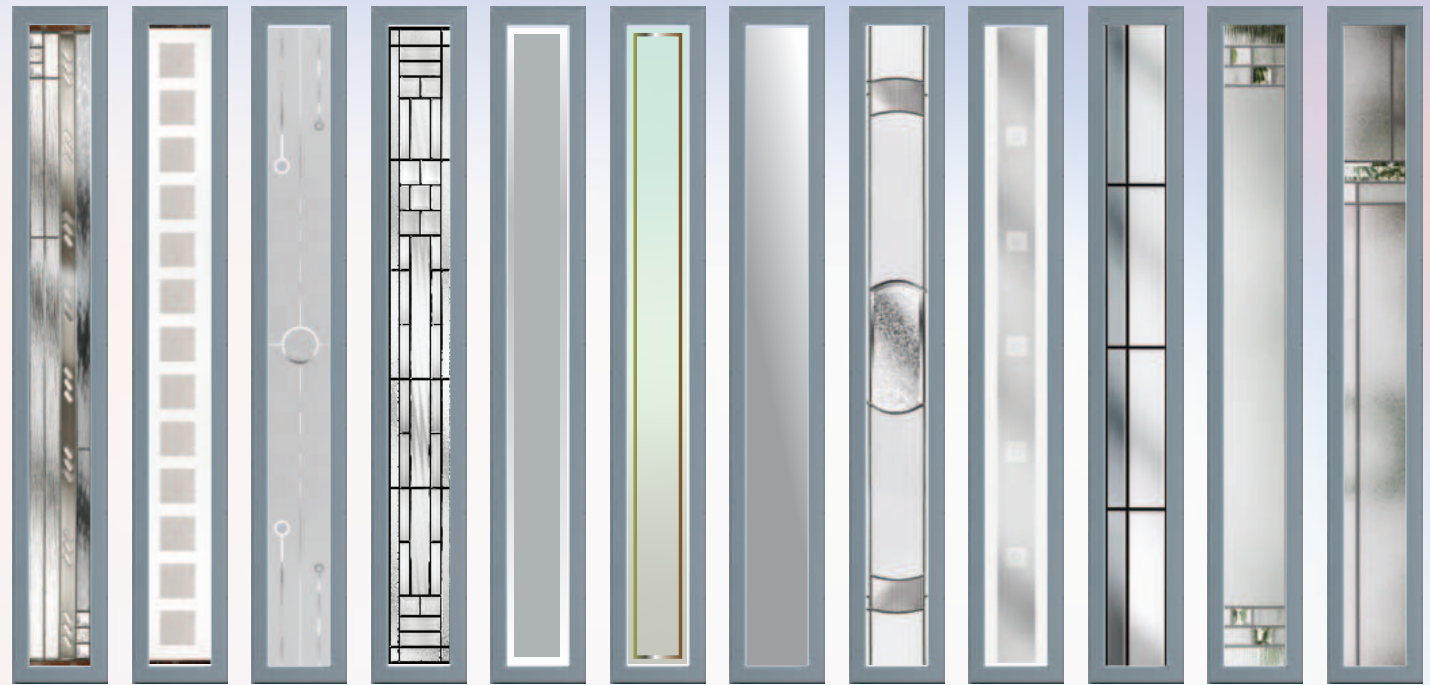

Decorative Glass Options

Matrix* Etched Square Sphere** New Orleans* Glacier** Victorian Border** Satin** Modena Greenwich Aurora Horizon Element

*This range of triple glazed designs encapsulate traditional bevels and obscure glass patterns inside a clear sealed unit and can not be modified or changed.

**The satin backing glass is an integral part of the design and can not modified or changed.