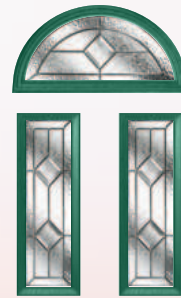

Zinc Art Simplicity*