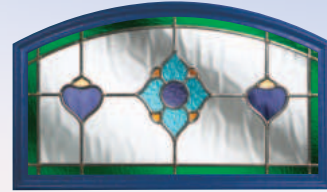

Decorative Glass Options

Dorchester*