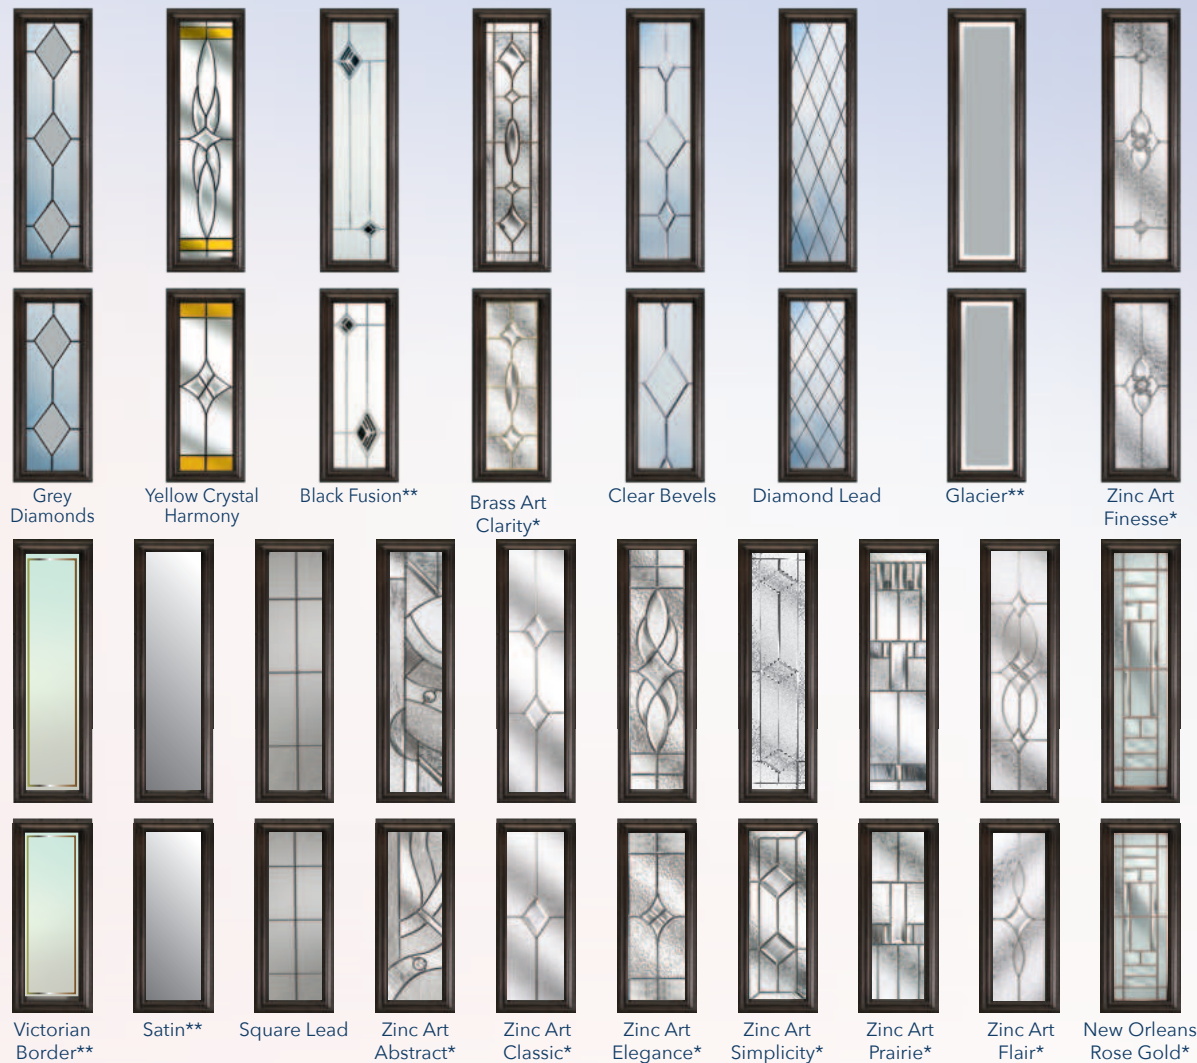

# The Normanton

A medium rectangle of glass in a cottage style door featuring stylish double or triple glazed designs.

**The Normanton 2**  
Colour - Black Brown  
Glass - New Orleans Rose Gold

A combination of the two Normanton designs allowing the full range of glass options to be utilised.

## Decorative Glass Options

\*This range of triple glazed designs encapsulate traditional bevels and obscure glass patterns inside a clear sealed unit and can not be modified or changed.

\*\*The satin backing glass is an integral part of the design and can not be modified or changed.

# The Normanton Square

A larger rectangle of glass in the cottage style door allowing a wider range of glazed designs to be offered.