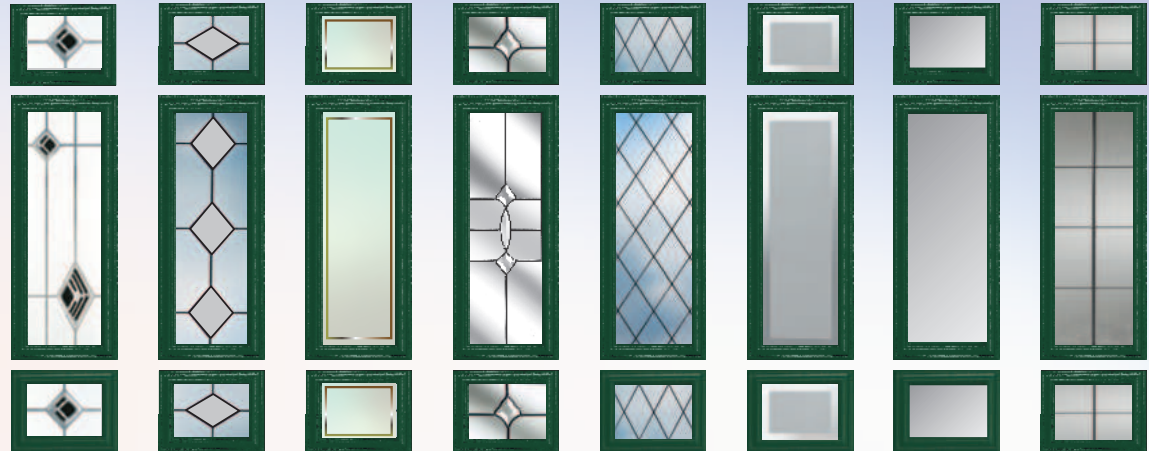

Decorative Glass Options

Black Coloured Fusion**   Grey Diamonds   Victorian Border**   Green Crystal Bohemia   Diamond Lead   Glacier**   Satin**   Square Lead