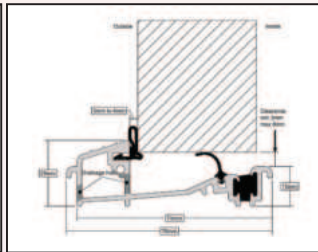

## Low Threshold Options

37mm Low uPVC

25mm Aluminium AM3-70

25mm Aluminium AM3 Part M Compliant

Cills available in 85mm, 150mm & 180mm depending on colour