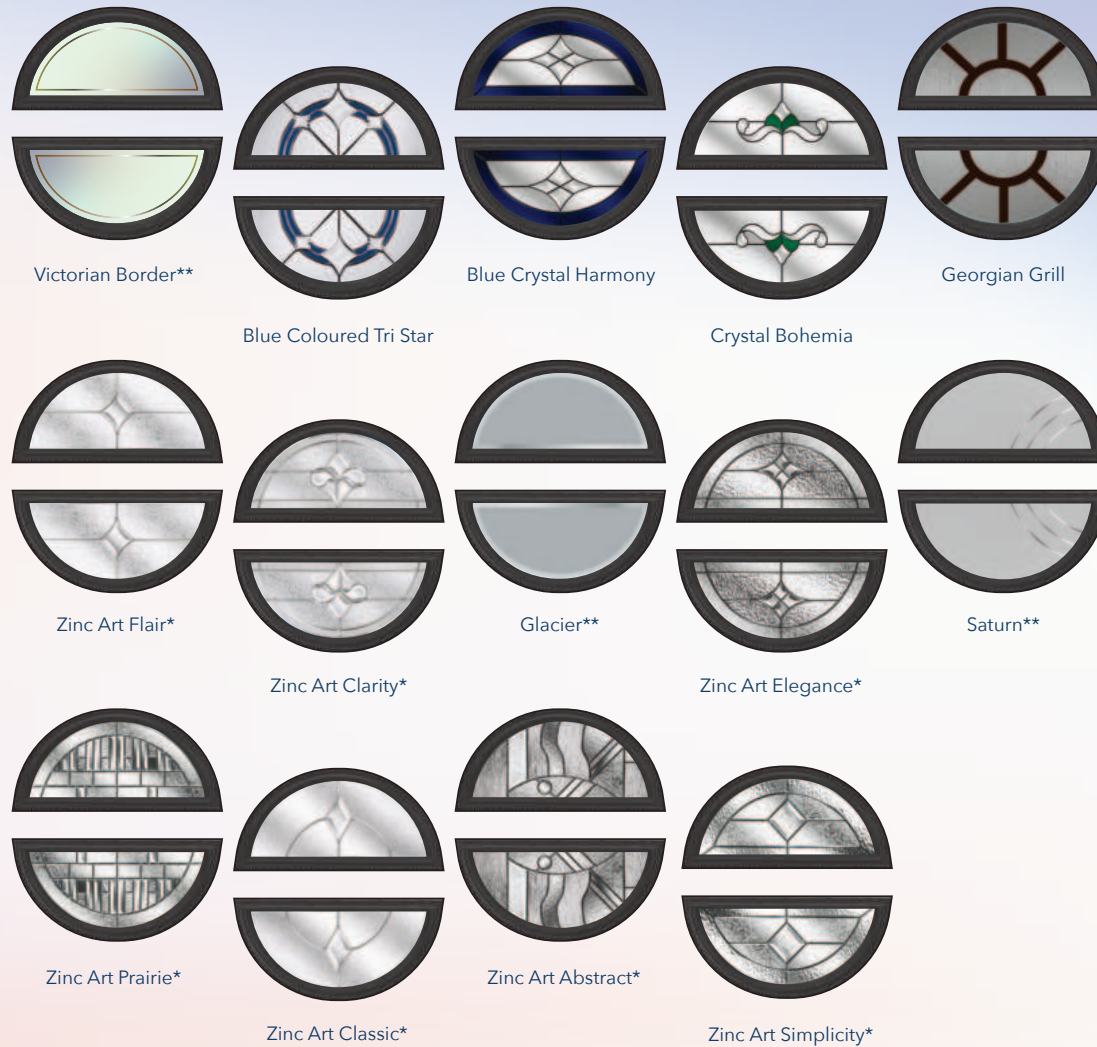

Decorative Glass Options

*This range of triple glazed designs encapsulate traditional bevels and obscure glass patterns inside a clear sealed unit and can not be modified or changed.

**The satin backing glass is an integral part of the design and can not be modified or changed.