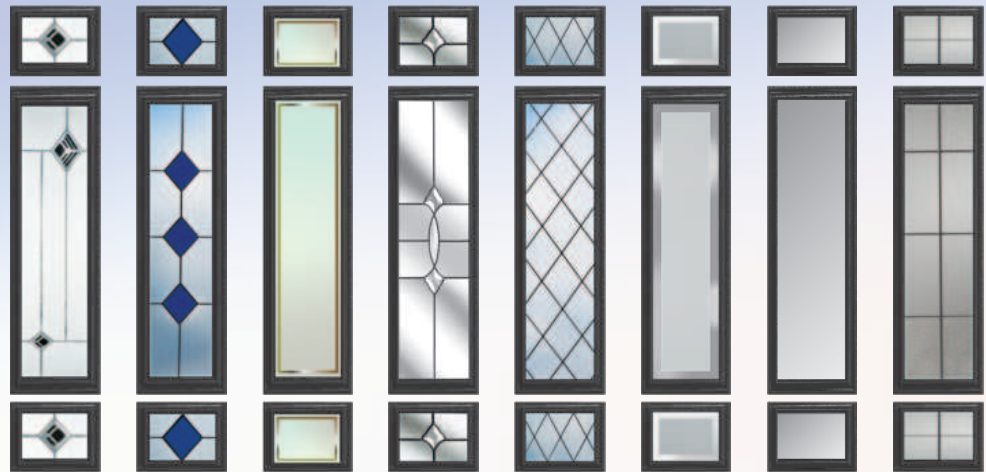

The Wellow 3 Long

Two small and one large glazed area with co-ordinating glass designs.

Decorative Glass Options

Black Coloured Fusion**   Blue Coloured Diamonds   Victorian Border**   Crystal Bohemia   Diamond Lead   Glacier**   Satin**   Square Lead