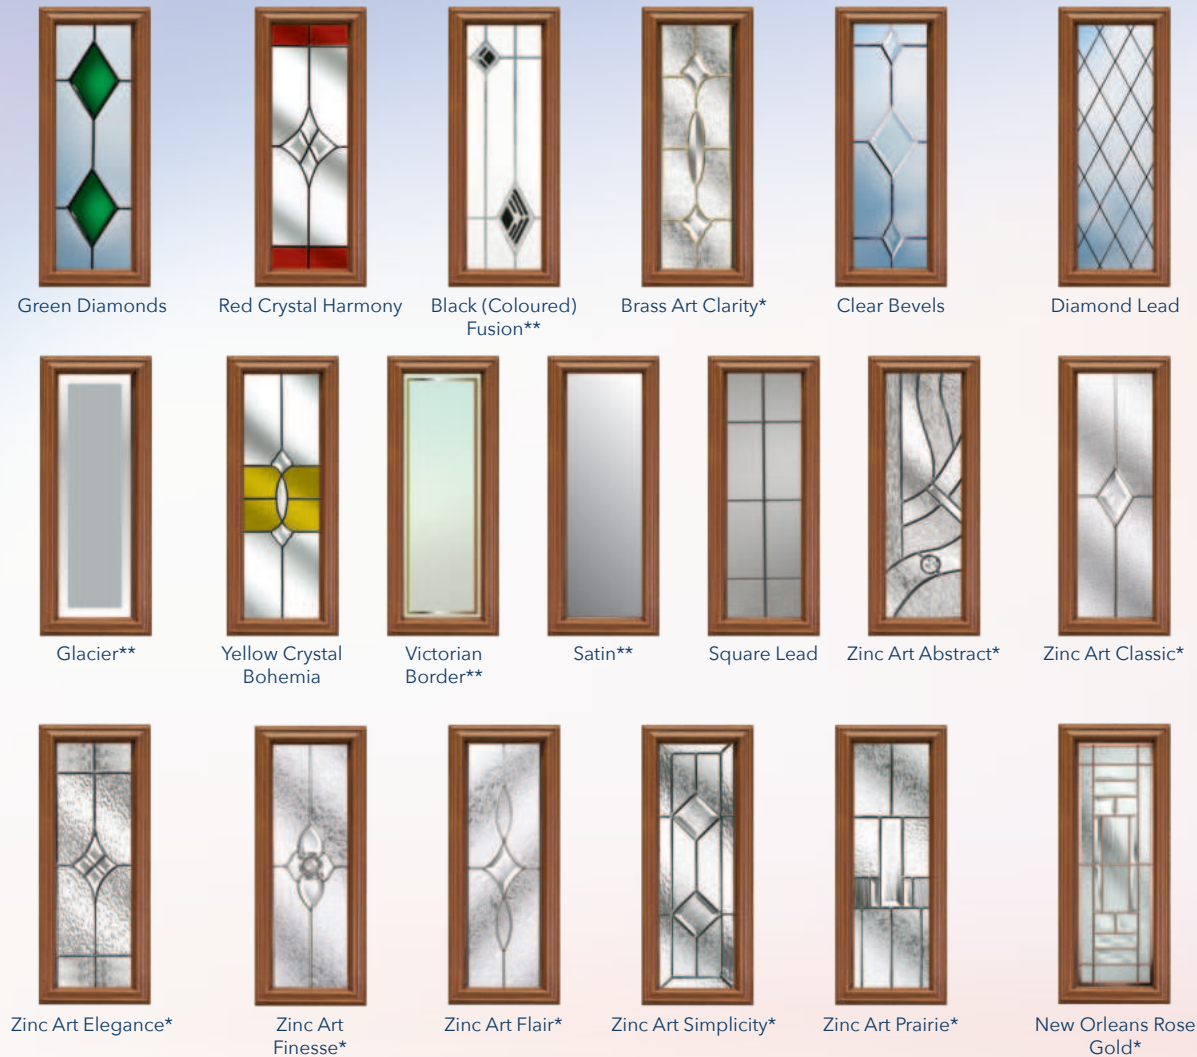

The Normanton

A medium rectangle of glass in a cottage style door featuring stylish double or triple glazed designs.

Decorative Glass Options

The Normanton
Colour - Golden Oak
Glass - New Orleans Rose Gold*

- RAL 9016 WHITE
- RAL 9001 CREAM
- DUCK EGG BLUE
- RAL 7001 SILVER GREY
- RAL 7016 ANTHRACITE GREY
- CHARTWELL GREEN
- RAL 6009 GREEN
- RAL 3011 RED
- RAL 5011 BLUE
- RAL 7015 SLATE GREY
- IRISH OAK
- RAL 8001 GOLDEN OAK
- ROSEWOOD
- RAL 8022 BLACK BROWN
- RAL 9011 BLACK
- RAL 7038 AGATE GREY
- RAL 7032 PEBBLE GREY

*This range of triple glazed designs encapsulate traditional bevels and obscure glass patterns inside a clear sealed unit and can not be modified or changed.

**The satin backing glass is an integral part of the design and can not modified or changed.