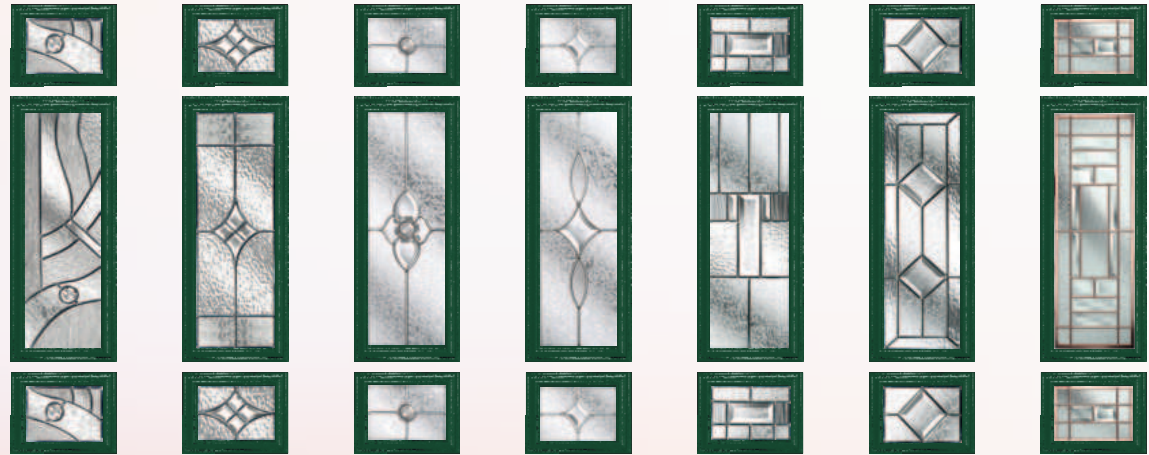

Zinc Art Abstract*   Zinc Art Elegance*   Zinc Art Finesse*   Zinc Art Flair*   Zinc Art Prairie*   Zinc Art Simplicity*   New Orleans Rose Gold*

*This range of triple glazed designs encapsulate traditional bevels and obscure glass patterns inside a clear sealed unit and can not be modified or changed.
**The satin backing glass is an integral part of the design and can not modified or changed.