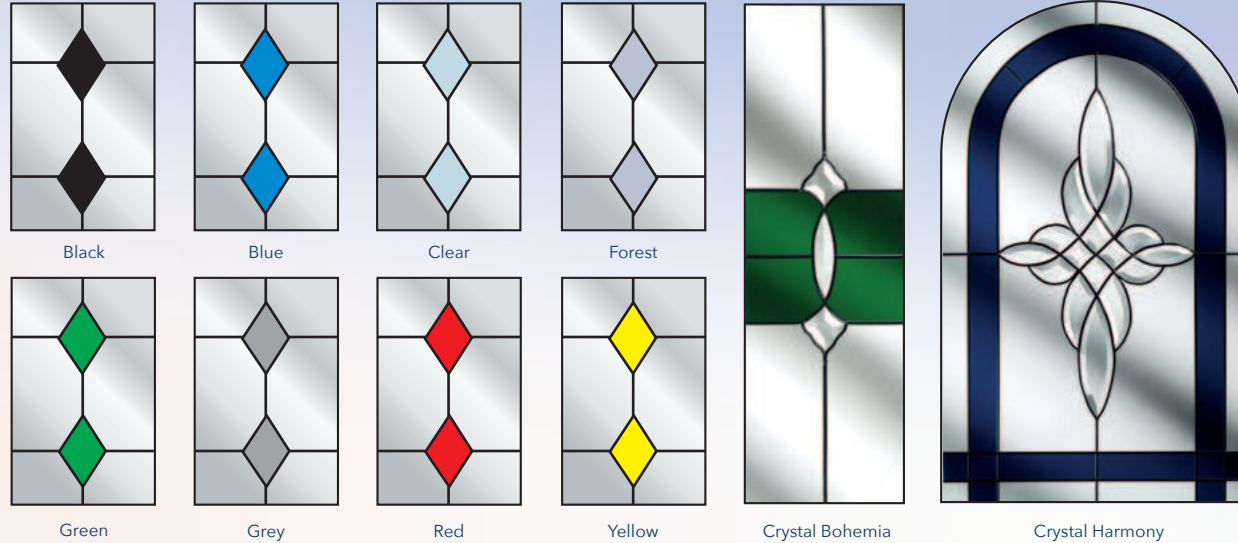

This aesthetically pleasing finish to your door is also 100% moisture resistant and will ensure your door retains its appearance and finish.

White grained edge-band comes as standard but where doors are open out or coloured internally this will be changed to the most sympathetic colour match possible.

White Grained

Irish Oak

Golden Oak

Rosewood

Anthracite Grey

Black

# Decorative Glass Options

## Decorative Glass

Coloured Diamond, Crystal Bohemia & Crystal Harmony are available in the following Colours