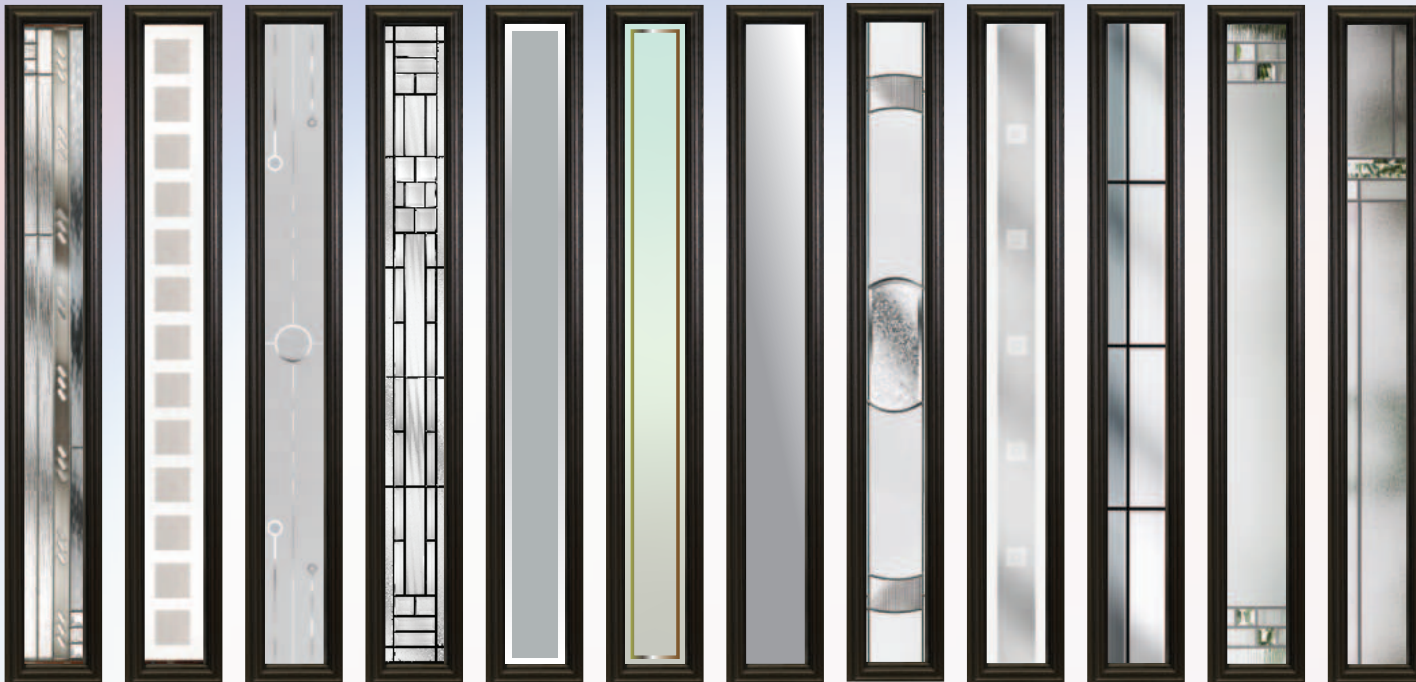

The Halam

The cottage style door with a long glass design that can be on the left, right or in the centre of the door.

Decorative Glass Options

Matrix* Etched Square Sphere** New Orleans* Glacier** Victorian Border** Satin** Modena Greenwich Aurora Horizon Element