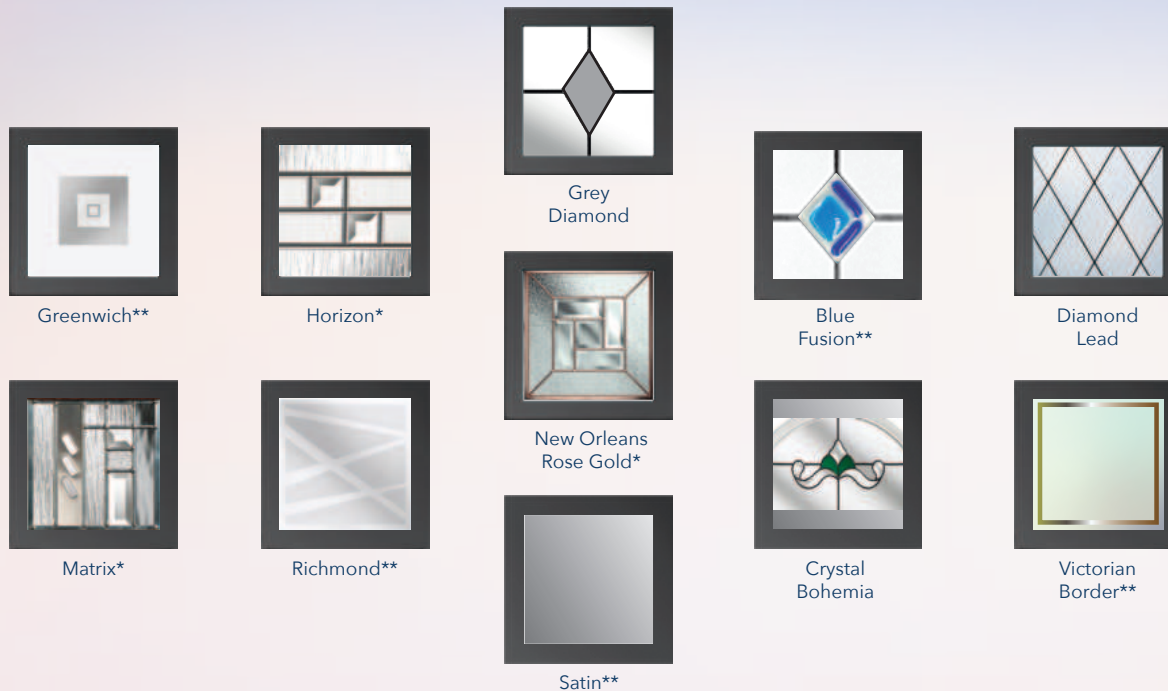

The Farnsfield 4

The additional glazing cassette creates balance and style to what is becoming one of our most sought-after contemporary doors.

Decorative Glass Options

The Farnsfield 4
Colour - Anthracite Grey
Glass - Richmond**

- RAL 9016 WHITE
- RAL 9001 CREAM
- DUCK EGG BLUE
- RAL 7001 SILVER GREY
- RAL 7016 ANTHRACITE GREY
- CHARTWELL GREEN
- RAL 6009 GREEN
- RAL 3011 RED
- RAL 5011 BLUE
- RAL 7015 SLATE GREY
- IRISH OAK
- RAL 8001 GOLDEN OAK
- ROSEWOOD
- RAL 8022 BLACK BROWN
- RAL 9011 BLACK
- RAL 7038 AGATE GREY
- RAL 7032 PEBBLE GREY

*This range of triple glazed designs encapsulate traditional bevels and obscure glass patterns inside a clear sealed unit and can not be modified or changed.
**The satin backing glass is an integral part of the design and can not modified or changed.