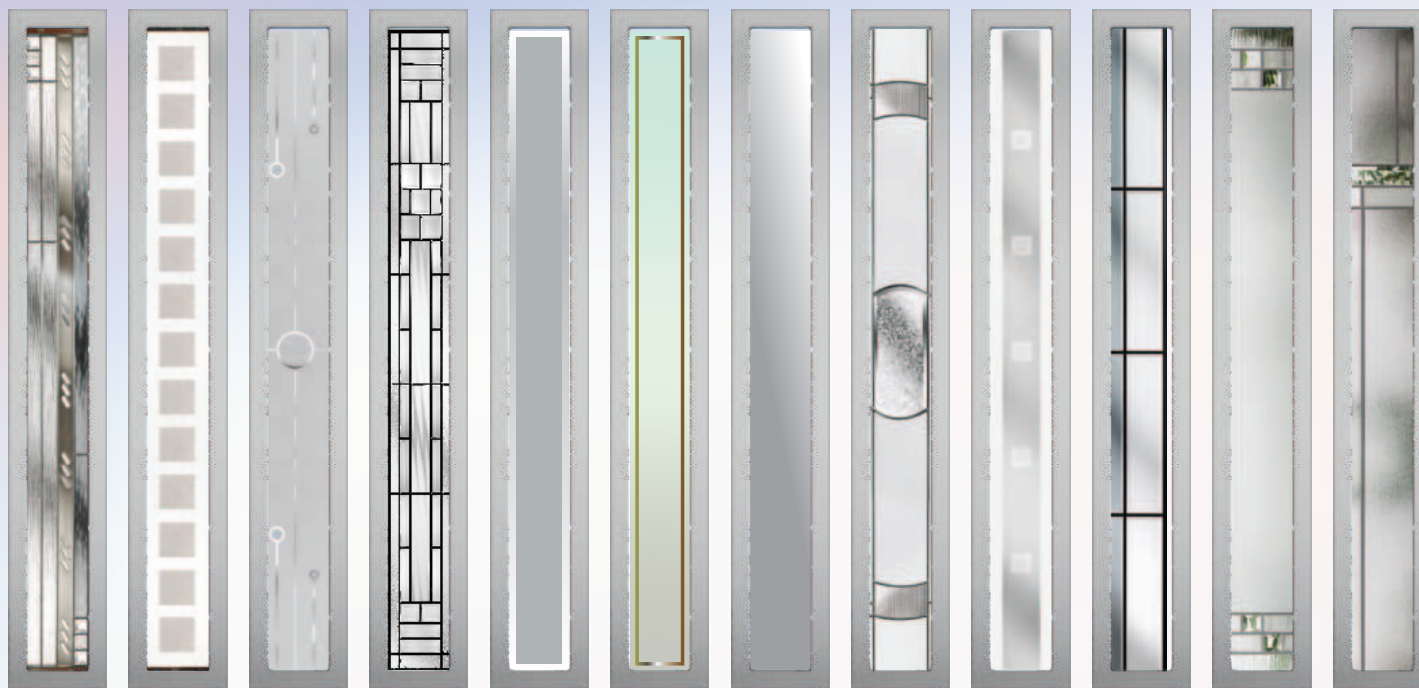

The Urban Halam

A long colour matched glazing cassette overlaid with Stainless-Steel creates this outstanding Urban design. The glazing can be on the left, right or centre of the door with a choice of stylish glass designs

Decorative Glass Options

Matrix* Etched Square** Sphere** New Orleans* Glacier** Victorian Border** Satin** Modena* Greenwich** Aurora* Horizon* Element*