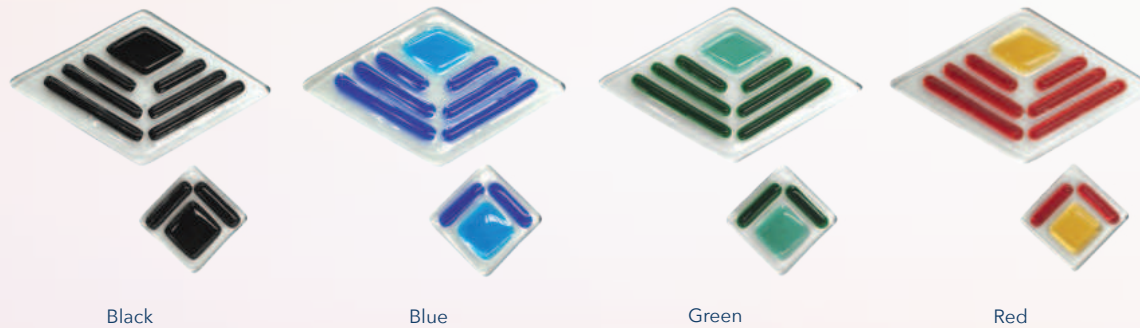

Fusion Glass Options