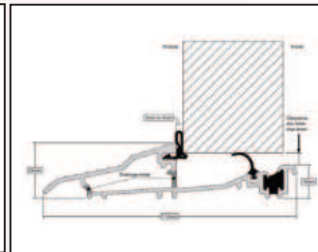

## Low Threshold Options

37mm Low uPVC

25mm Aluminium AM3-70

25mm Aluminium AM3 Part M Compliant

Cills available in 85mm, 150mm & 180mm depending on colour